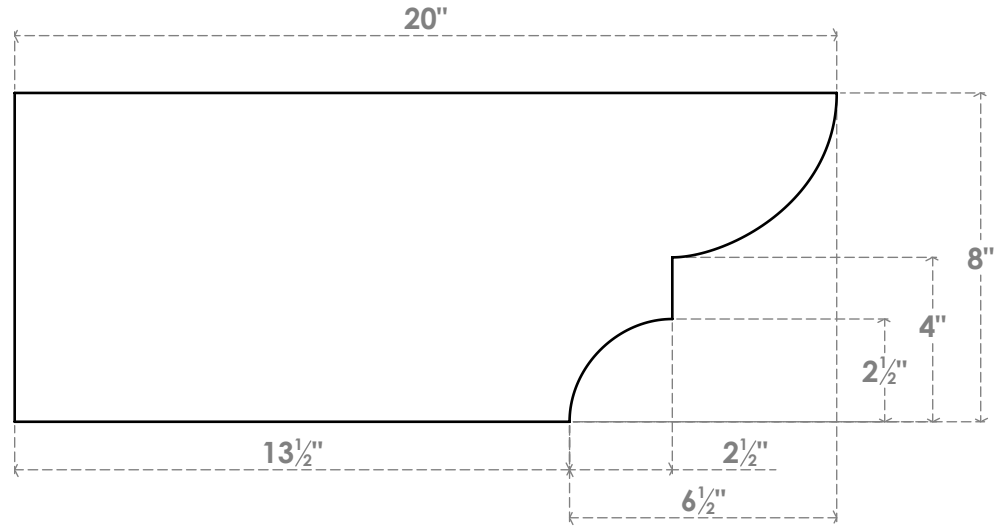

RFTP06X08X20RID

6"W X 8"H X 20"L RIDGEWOOD ARCHITECTURAL GRADE PVC RAFTER TAIL

SIDE PROFILE

FRONT PROFILE

ISOMETRIC

EKENA MILLWORK
 2300 WEST MAIN ST.
 CLARKSVILLE, TX 75426
 TOLL FREE: 866-607-0453
 WWW.EKENAMILLWORK.COM