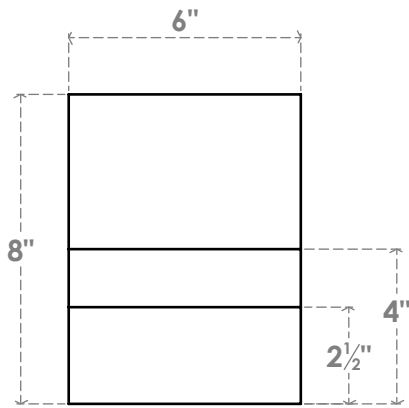

RFTP06X08X20RID

6"W X 8"H X 20"L RIDGEWOOD ARCHITECTURAL GRADE PVC RAFTER TAIL

SIDE PROFILE

FRONT PROFILE

ISOMETRIC

EKENA MILLWORK
 2300 WEST MAIN ST.
 CLARKSVILLE, TX 75426
 TOLL FREE: 866-607-0453
 WWW.EKENAMILLWORK.COM